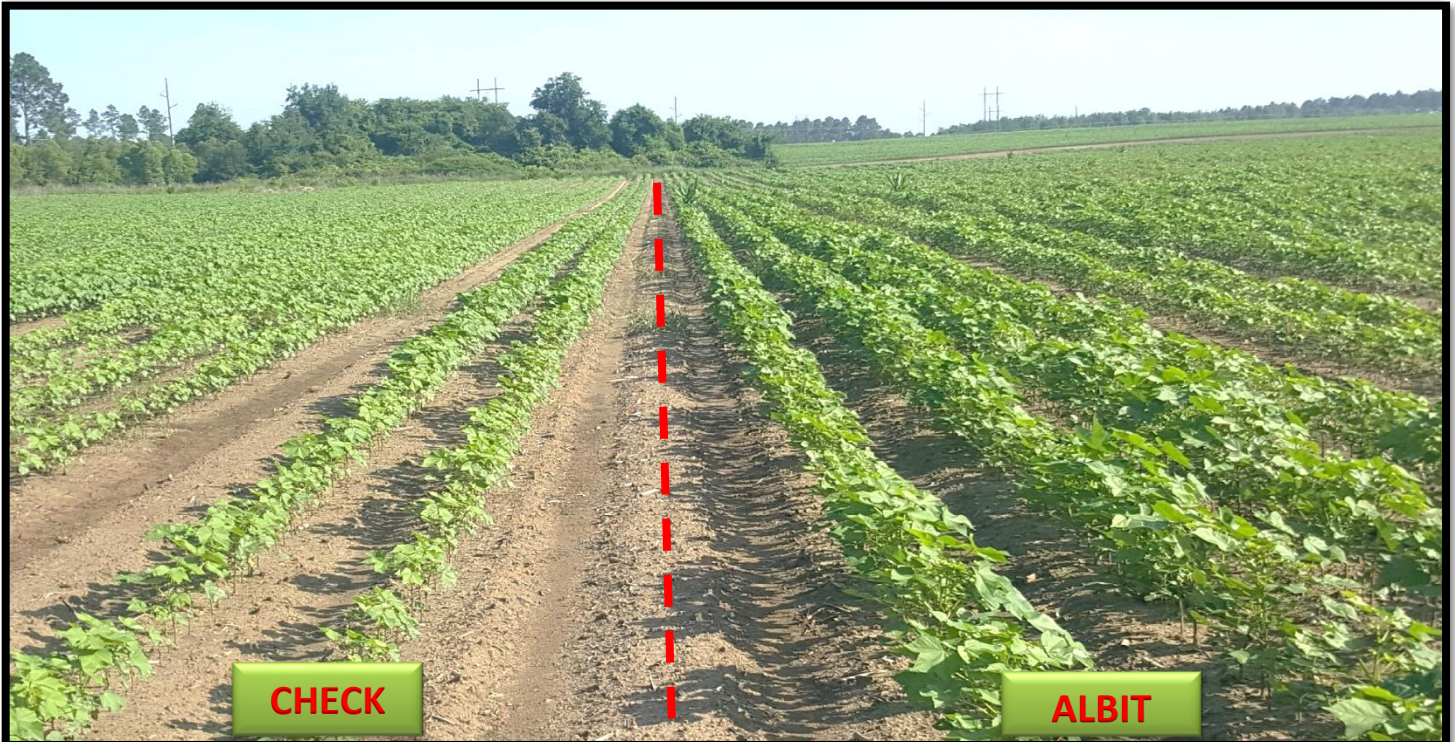

ALBIT®

...is an effective program on cotton for improved germination, root development, reduction of plant stress and higher yields.

Improves Plant Growth and Stress Tolerance