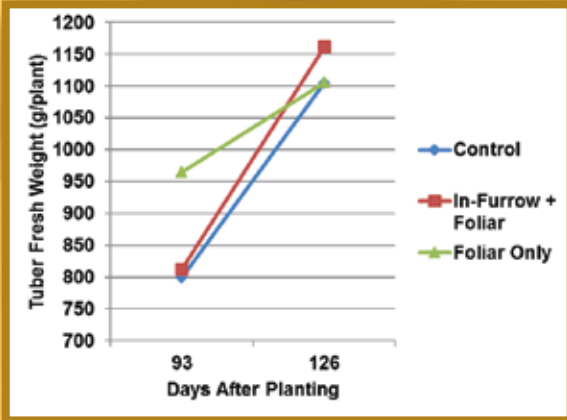

Albit Increases Tuber Bulking of Canela Russet

Fig. 2

ALBIT In-Furrow & Foliar

Samuel Y.C. Essah, Ph.D.
Associate Professor of Agronomy & Horticulture
Colorado State University

Control

Able Ag Solutions
Nature & Technology for Higher Yields
pwbooyesen1@gmail.com
850-766-6489

www.ableagsolutions.com

ALBIT®

Albit is a liquid paste
to improve plant growth
and stress tolerance
on potatoes

**Summary of
Colorado State University Study**

**Nature & Technology
for Higher Yields**

Benefits of Adding Albit In-Furrow During Planting...

- Stimulates Sprouting
- Accelerates Root Development
- Increase Sprout Emergence (Fig. 1)
- Enhances Stem Numbers from 2 to 3 per plant

Albit Enhances Sprout Emergence of Canela Russet

Fig. 1

Albit Technology