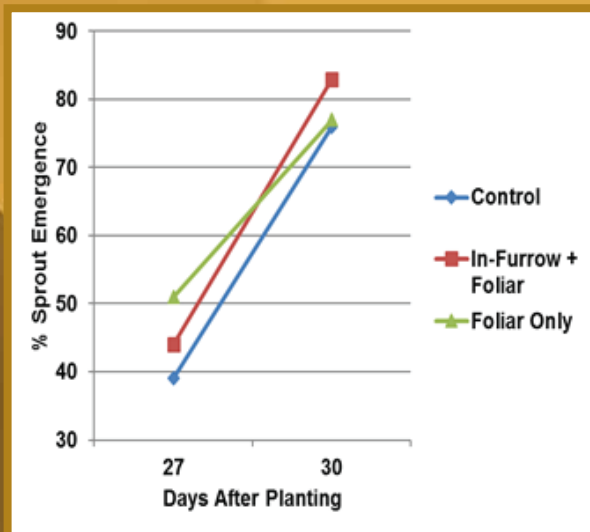

www.ableagsolutions.com

ALBIT®

Albit is a liquid paste
to improve plant growth
and stress tolerance
on potatoes

**Summary of
Colorado State University Study**

**Nature & Technology
for Higher Yields**

Benefits of Adding Albit In-Furrow During Planting...

- Stimulates Sprouting
- Accelerates Root Development
- Increase Sprout Emergence (Fig. 1)
- Enhances Stem Numbers from 2 to 3 per plant

Albit Enhances Sprout Emergence of Canela Russet

Fig. 1

Albit Technology