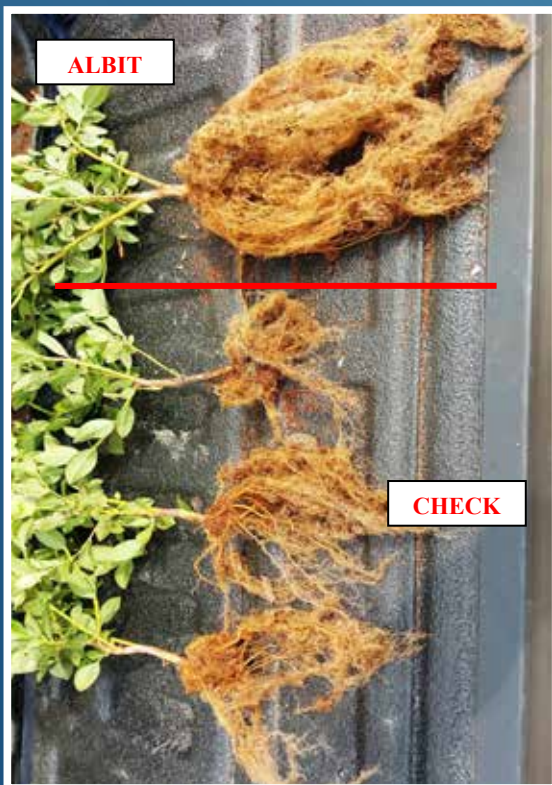

Yield Increase 19%

Keith Smith
Alma, GA 2015

Able Ag Solutions
Nature & Technology for Higher Yields
pwbooyen1@gmail.com
850-766-6489
www.ableagsolutions.com

*Nature & Technology
for Higher Yields*

Adding Albit to Nursery Seedlings & Dripper Tape...

- Reduces Transplant Stress
- Accelerates Root Development
- Promotes Health & Vigor
- Increases Stress Tolerance

Blueberry Root Development after Treatment

Albit Technology

A natural microbial biopolymer
poly- β -hydroxybutyric acid (PHB)